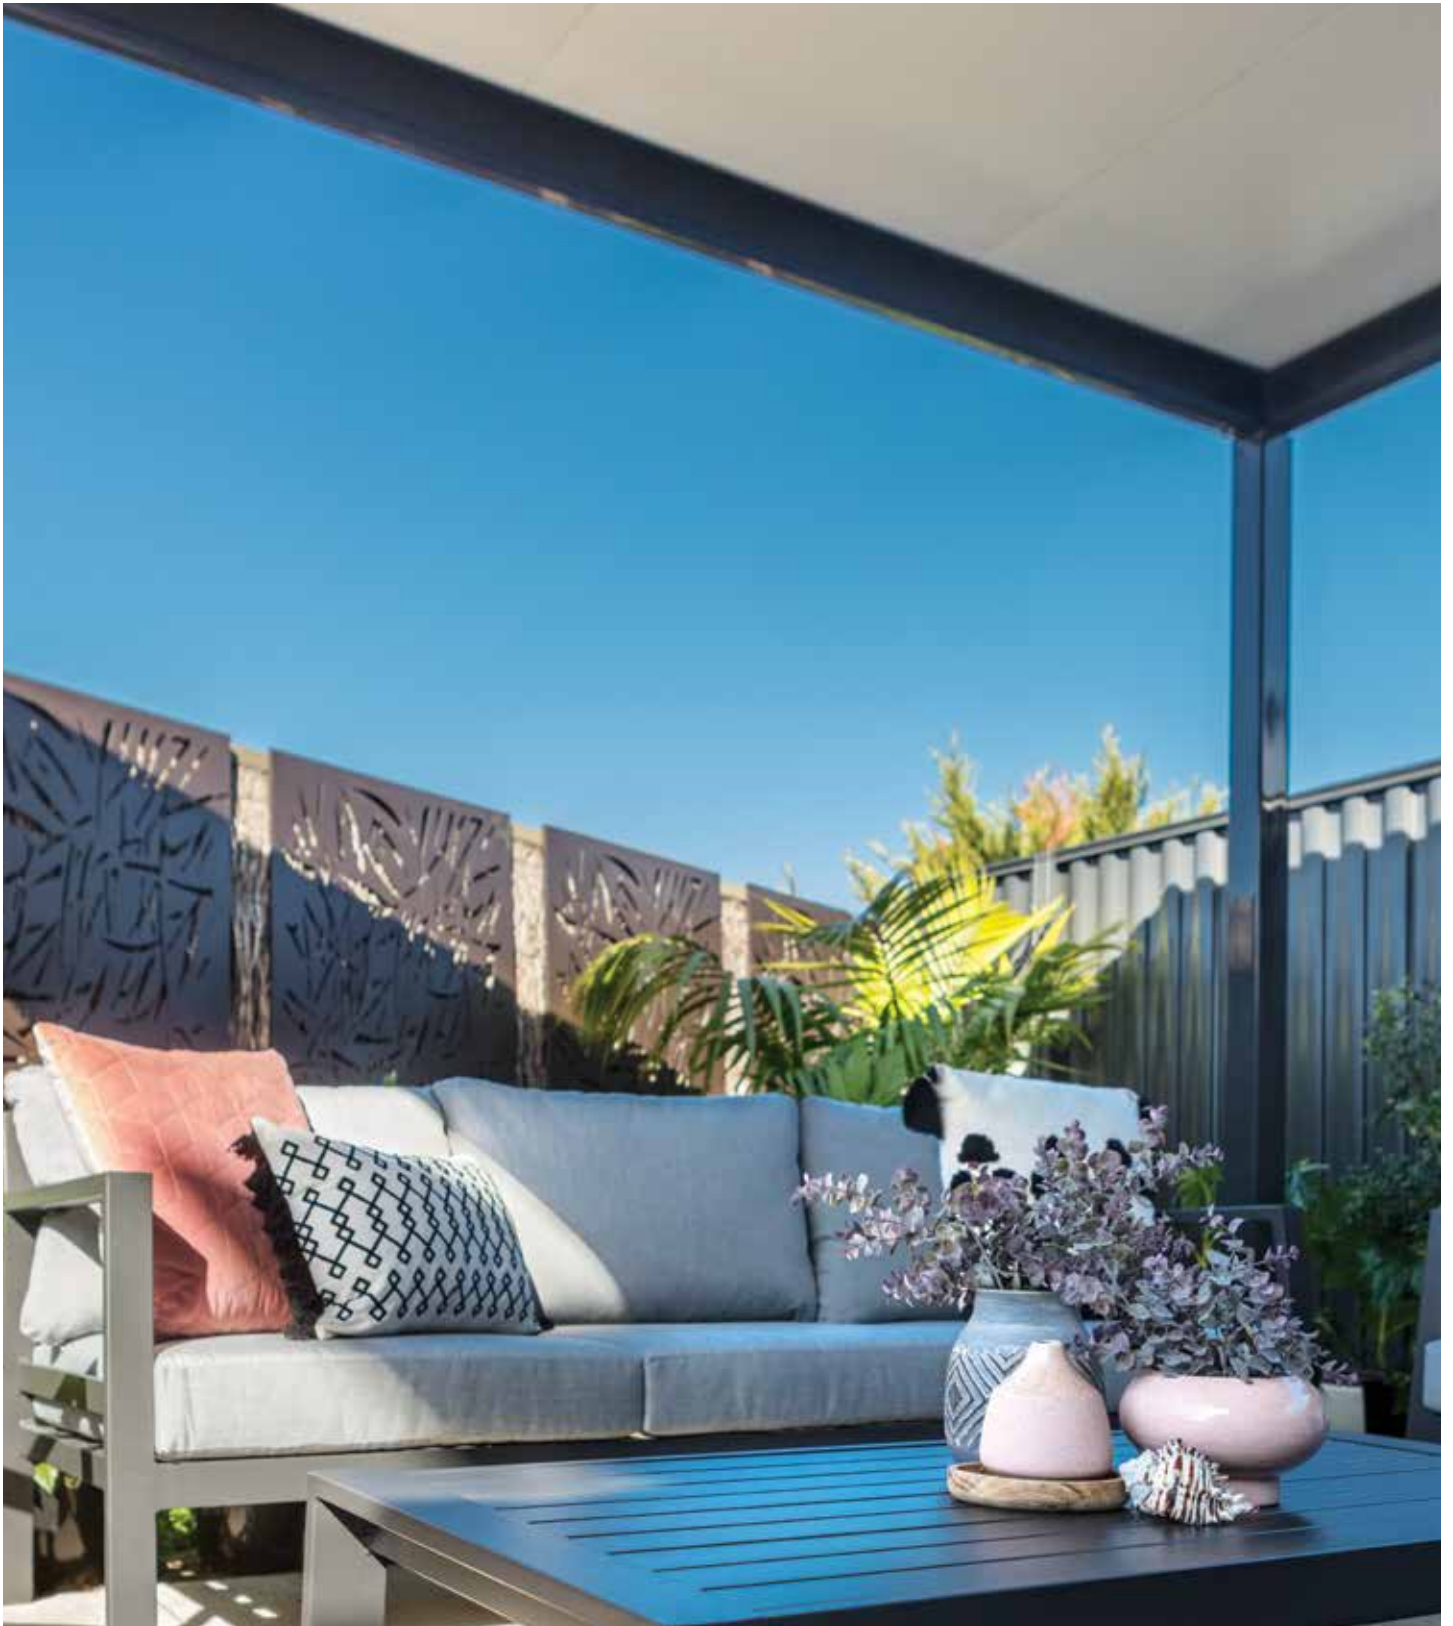

Phone **1300 155 155**
Visit **stratco.com.au**

How To.

PLEASE NOTE: Stratco have made every effort in this Catalogue to ensure all pictures, prices and information are accurate at time of publication. Promotional prices apply to cash and carry only. Prices in some country areas may vary due to extra freight costs. Rainchecks may be taken in some stores. Pictures are used for illustrative purposes only and may show extras, fittings and features not included in price. Some products shown are not available at all stores but may be transferred from other stores upon request. Please check availability. Promotion commences 7/10/18 and concludes 30/6/19 or when all stock has been sold, whichever is sooner. PRICING INCLUDES GST. For more advice on Stratco steel products, please refer to our 'Selection Use And Maintenance Of Stratco Steel Products' brochure. PATIO-9/18