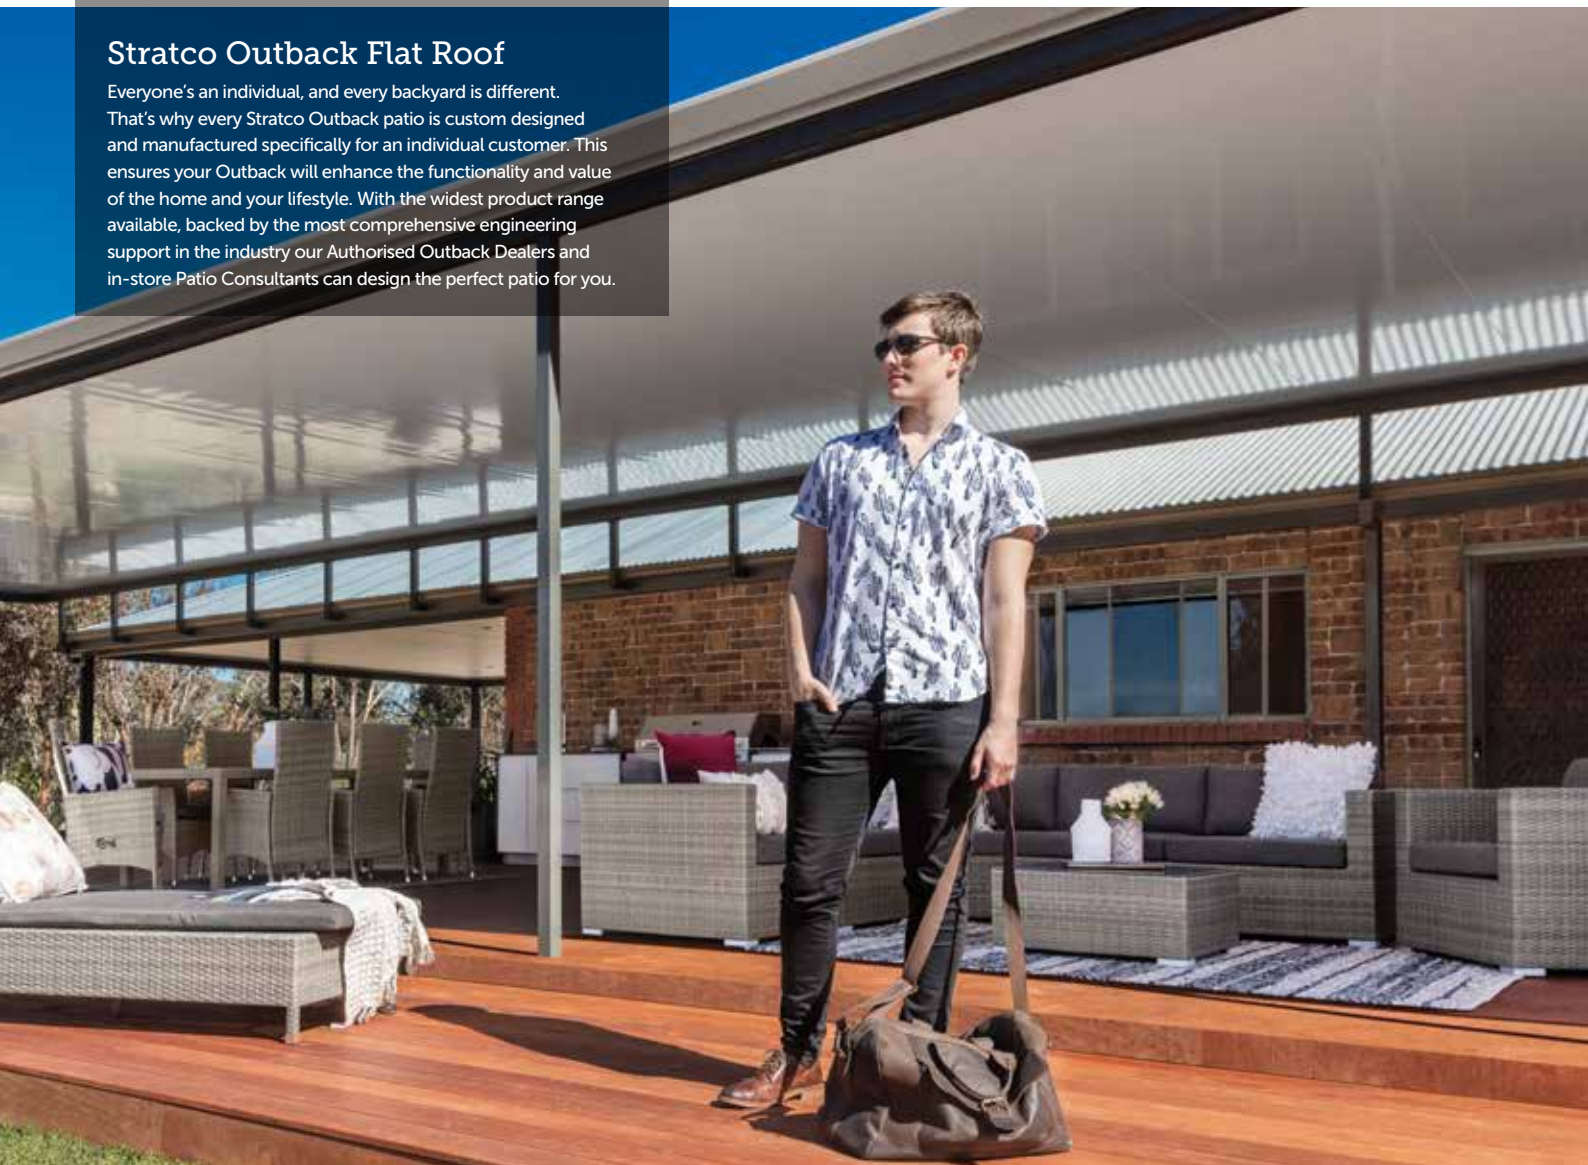

Stratco Outback Flat Roof

Everyone's an individual, and every backyard is different. That's why every Stratco Outback patio is custom designed and manufactured specifically for an individual customer. This ensures your Outback will enhance the functionality and value of the home and your lifestyle. With the widest product range available, backed by the most comprehensive engineering support in the industry our Authorised Outback Dealers and in-store Patio Consultants can design the perfect patio for you.

Half Raft Screen Panel | Natural or Black
1800 H x 900mm W panel $69ea LG-17327/30

Häfele Outdoor Kitchen | Available as pre-designed
kits or customise to fit your requirements From $4499